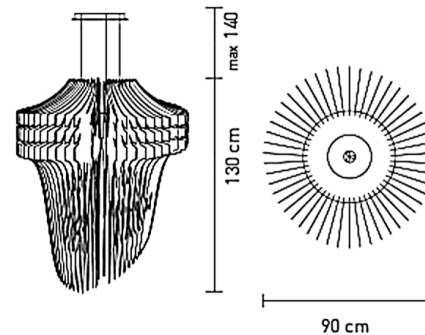

Brand: **SLAMP**, MADE IN ITALY

Item type: Suspension Lamp

Item code: ARI84SOS0004T_000

Designer: Zaha Hadid

General Details: BLACK Translucent Lentiflex® and 50 layers of Cristalflex®

Net: kg 17 Gross: kg 32.2

Bulb suggestion: E27: 6 X 8W - LED Filament + 1 X 16W - Spot LED or

6 x 52W MAX - E27 HALOGEN

Dimension: 130H x 90Ø cm

Please click the link for more option and finishes:

<https://www.slamp.com/en/products/suspension/aria-suspension/>